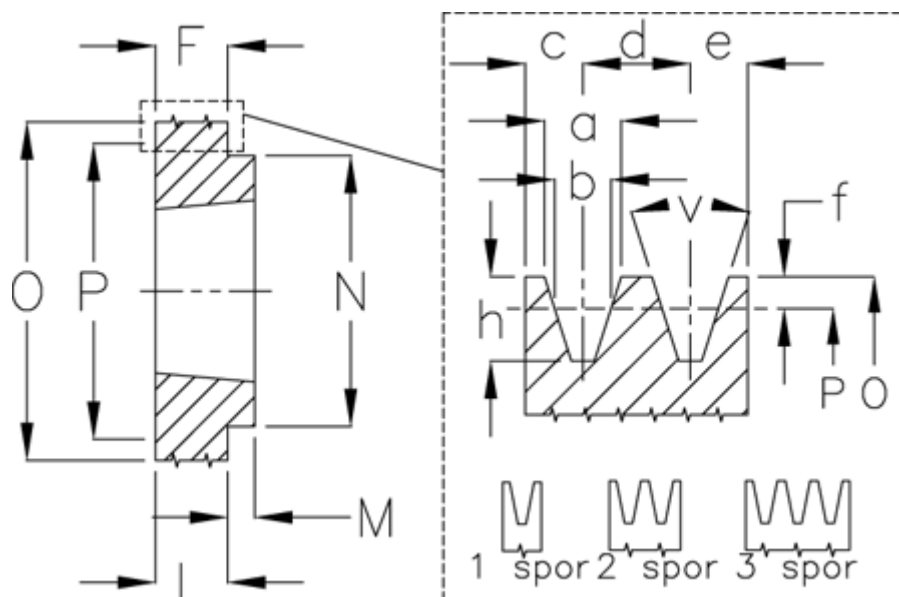

Article number: 604110009001

Description: V-belt pulley SPA 90/1 TL1210

## Measures

a	= 12.7	For bush	= 1210	P	= 90
b	= 11.0	h	= 13.8	Type	= SPA
Bush $\zeta$ max	= 32	J	= -	v	= 34 grader
c	= 10.0	L	= 25		
d	= 15.0	m	= 5		
e	= 10.0	N	= 80		
f	= 2.8	Number of ribs	= 1		
F	= 20	O	= 95.5		